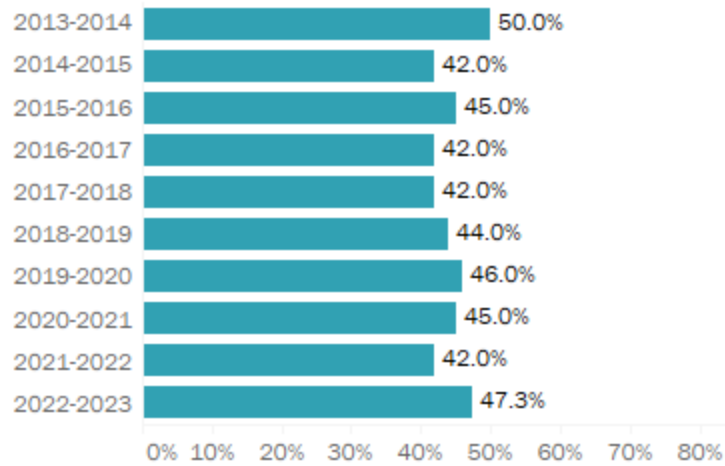

Part-time fall to fall retention rate

Part-time fall to fall retention is the percent of students from the cohort of first-time degree/certificate-seeking students who are still enrolled or have completed their program the next fall.