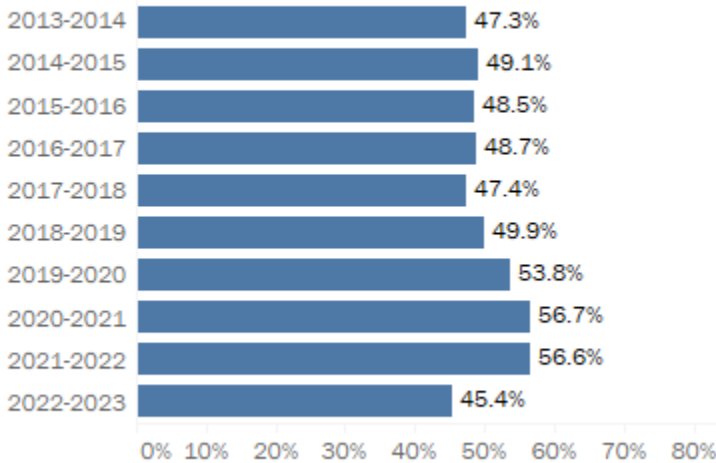

Graduation, Transfer, and Retention Rate Information

Last updated July 10, 2023

Full-time graduation and transfer rate

Full-time graduation and transfer rate is the combined percent of the cohort of first-time degree/certificate-seeking students who either graduate or transfer within 150% of the normal time to complete all requirements of their program of study.

Full-time graduation rate

Full-time graduation rate is the percent of the cohort of first-time degree/certificate-seeking students who graduate within 150% of the normal time to complete all requirements of their program of study.

Full-time transfer rate

Full-time transfer rate is the percent of the cohort of first-time degree/certificate-seeking students who transfer within 150% of the normal time to complete all requirements of their program of study.