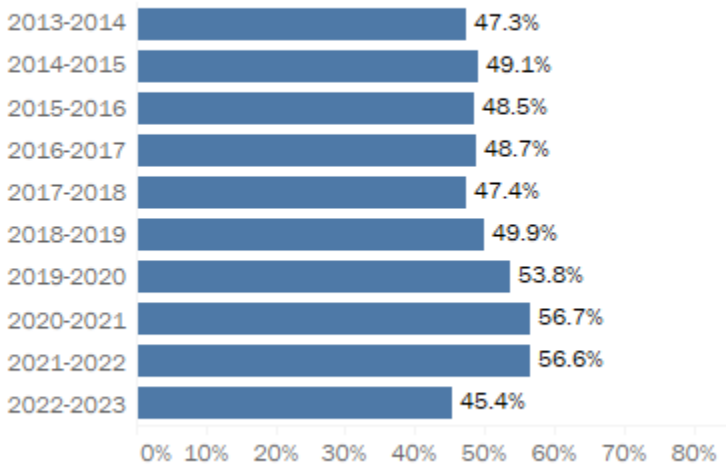

Full-time graduation and transfer rate

Full-time fall to fall retention is the percent of students from the cohort of first-time degree/certificate-seeking students who are still enrolled or have completed their program the next fall.