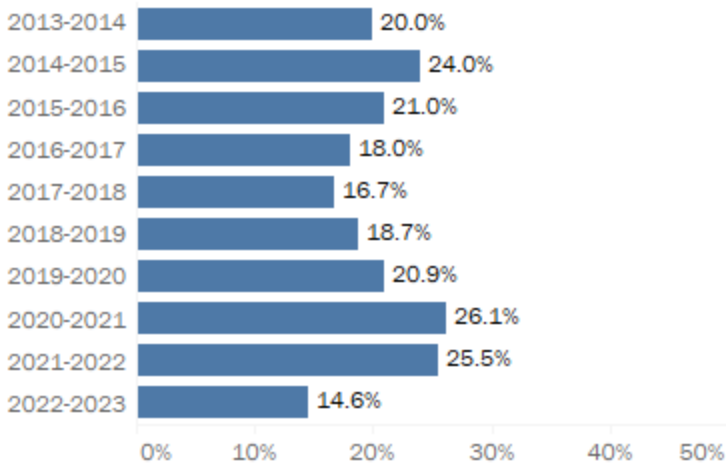

Graduation, Transfer, and Retention Rate Information

Last updated July 10, 2023

Full-time graduation and transfer rate

Full-time graduation and transfer rate is the combined percent of the cohort of first-time degree/certificate-seeking students who either graduate or transfer within 150% of the normal time to complete all requirements of their program of study.

Full-time graduation rate

Full-time graduation rate is the percent of the cohort of first-time degree/certificate-seeking students who graduate within 150% of the normal time to complete all requirements of their program of study.

Full-time transfer rate

Full-time transfer rate is the percent of the cohort of first-time degree/certificate-seeking students who transfer within 150% of the normal time to complete all requirements of their program of study.