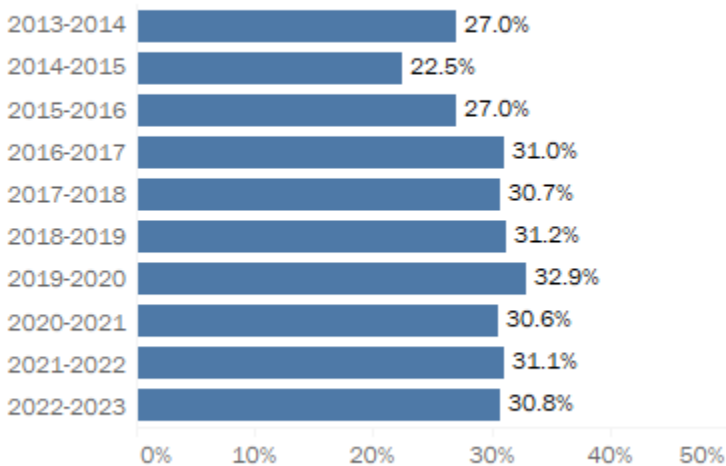

Graduation, Transfer, and Retention Rate Information

Last updated July 10, 2023

Full-time graduation and transfer rate

Full-time graduation and transfer rate is the combined percent of the cohort of first-time degree/certificate-seeking students who either graduate or transfer within 150% of the normal time to complete all requirements of their program of study.

Full-time graduation rate

Full-time graduation rate is the percent of the cohort of first-time degree/certificate-seeking students who graduate within 150% of the normal time to complete all requirements of their program of study.

Full-time transfer rate

Full-time transfer rate is the percent of the cohort of first-time degree/certificate-seeking students who transfer within 150% of the normal time to complete all requirements of their program of study.